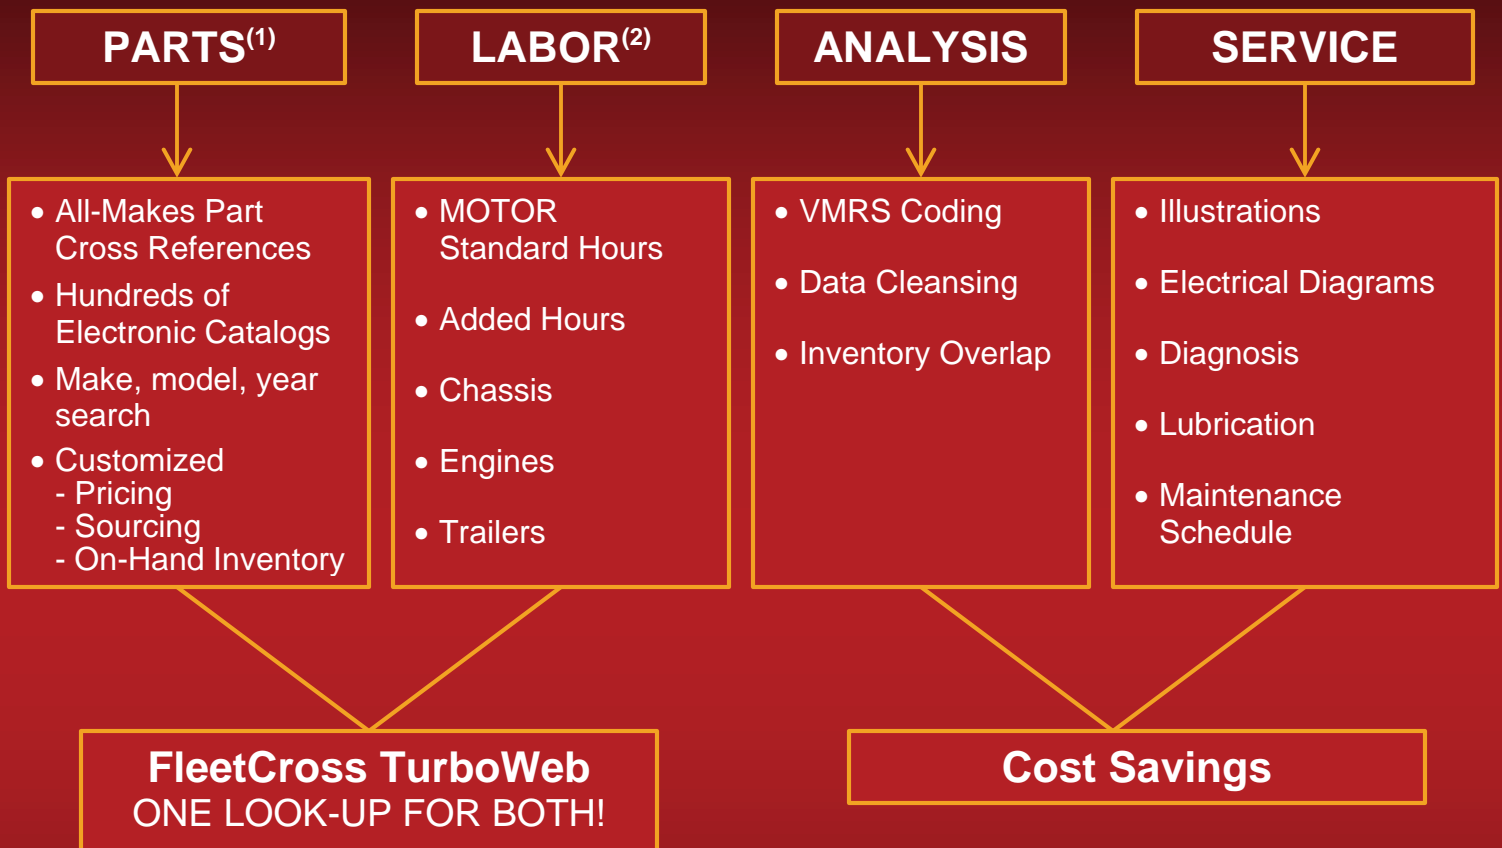

# We put the *ALL* into “All-Makes”

12,000 Web Look-ups per day can't be wrong.

FleetCross is your Procurement Engine.

(1) **FleetCross TurboWeb** - is a Web-based system consisting of All-Makes “Part Cross-Referencing”, “Search by Manufacturer” and Cataloging. It contains the industry’s largest database, boasting over 425 million OEM and aftermarket crosses.

(2) **e-HD MOTOR labor** - This option is an electronic version of the MOTOR medium/heavy truck labor time guide (Red book) and only available to current FleetCross customers.

**FleetCross articles:** *(click below)*